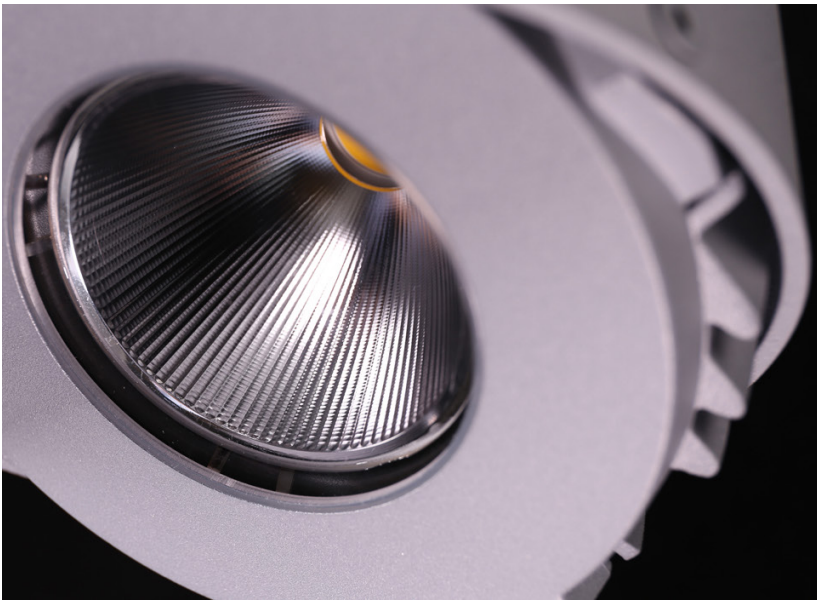

SPOTLIGHT

SYRIOS FAMILY *Luminis*

SYRIOS

A360 option

A new level of adjustability

Architectural Products magazine Product Innovation Award (PIA) award winning fixture in 2015

The Syrios collection from Luminis is a complete family for a variety of applications. Available in both square and round forms, and in housings ranging from 4" to 8" in diameter, the Syrios has been adapted to be suitable for any project.

The Syrios is built for long-lasting power in-field. The seamless extruded aluminum housing is built as corrosion resistance 256 aluminum alloy and stainless steel hardware, and features an integral LED sealed module designed for optimal heat dissipation, as well as powerful lighting performance. The fixture itself is available as a wall, pendant and surface ceiling mount configuration, and is available with an adjustable beam direction and rotation in the 6" and 8" versions.

The Syrios provides long-lasting, beautiful illumination. The fixture is available 3000k, 3500k and 4000k in 80CRI, or 3000k in 90 CRI, and has an L70 lifetime of 130,000 hours. The large range of fixture sizes allow for illuminations ranging from 1,100 lumens up to 9,500 lumens. The family of fixtures is dimmable VIA 0-10V dimming, and has some RGBW versions that are DMX controllable.

LUMEN BREAKDOWN, ROUND

3" Fixture

WALL (Up or Down): SY300 (1,100 lumens)

WALL (Up/Down): SY302 (1,900 lumens)

PENDANT (Down): SY305 (1,100 lumens)

PENDANT (Up/Down): SY306 (1,900 lumens)

SURFACE: (Down): SY310 (1,100 lumens)