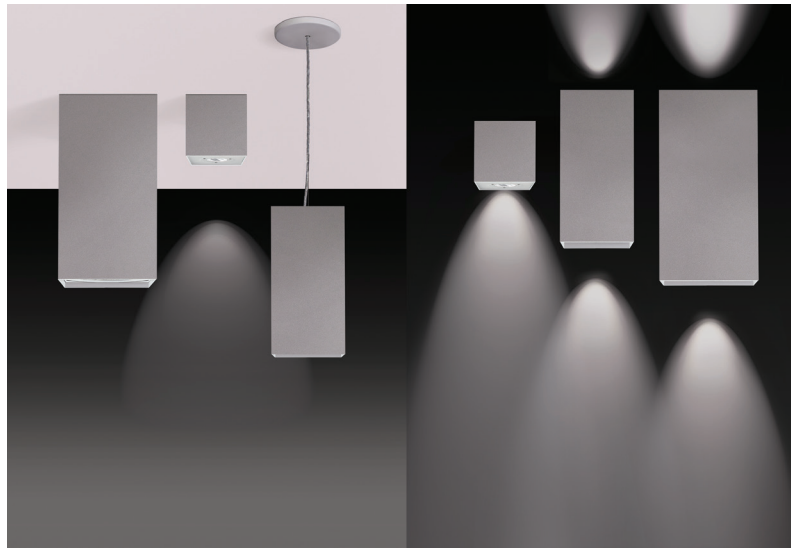

The Syrios is built for long-lasting power in-field. The seamless extruded aluminum housing is built as corrosion resistance 256 aluminum alloy and stainless steel hardware, and features an integral LED sealed module designed for optimal heat dissipation, as well as powerful lighting performance. The fixture itself is available as a wall, pendant and surface ceiling mount configuration, and is available with an adjustable beam direction and rotation in the 6" and 8" versions.

6" Fixture

WALL (Up or Down): SY600 (1,100-3,200 lumens)

WALL (Up/Down): SY602 (2,100-5,000 lumens)

PENDANT (Down): SY605 (1,100-3,200 lumens)

WALL (Up/Down): SY606 (2,100-5,000 lumens)

SY610 (1,100-3,200 lumens)

8" Fixture

WALL (Up or Down): SY800 (1,900-5,600 lumens)

WALL (Up/Down): SY802 (3,500-9,500 lumens)

PENDANT (Down): SY805 (1,900-5,600 lumens)

WALL (Up/Down): SY806 (3,500-9,500 lumens)

SURFACE: (Down): SY810 (1,900-5,600 lumens)

LUMEN BREAKDOWN, SQUARE

4" Fixture

PENDANT (Down): SQ405 (1,100 lumens)

5" Fixture

WALL (Up or Down): SQ500 (1,100 lumens)

WALL (Up/Down): SQ502 (1,900 lumens)

SURFACE: (Down): SQ510 (1,100 lumens)

6" Fixture