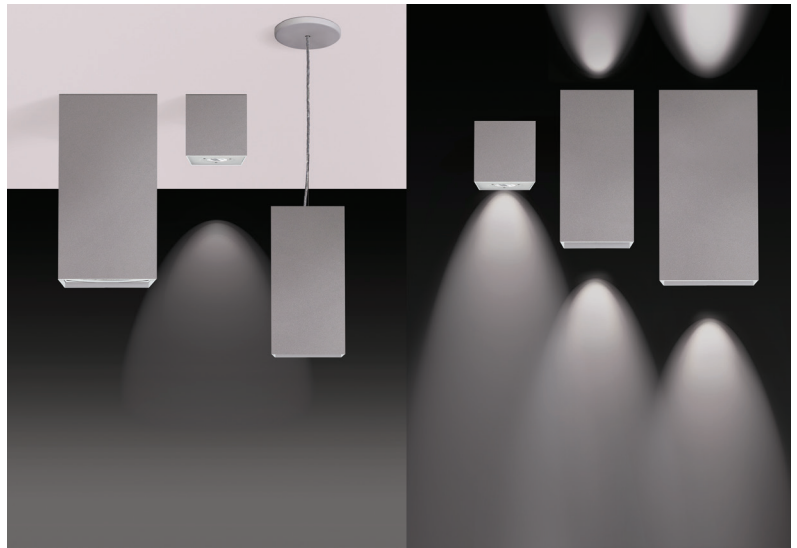

The Syrios is built for long-lasting power in-field. The seamless extruded aluminum housing is built as corrosion resistance 256 aluminum alloy and stainless steel hardware, and features an integral LED sealed module designed for optimal heat dissipation, as well as powerful lighting performance. The fixture itself is available as a wall, pendant and surface ceiling mount configuration, and is available with an adjustable beam direction and rotation in the 6" and 8" versions.

6" Fixture

WALL (Up or Down): SY600 (1,100-3,200 lumens)

WALL (Up/Down): SY602 (2,100-5,000 lumens)

PENDANT (Down): SY605 (1,100-3,200 lumens)

WALL (Up/Down): SY606 (2,100-5,000 lumens)

SY610 (1,100-3,200 lumens)

8" Fixture

WALL (Up or Down): SY800 (1,900-5,600 lumens)

WALL (Up/Down): SY802 (3,500-9,500 lumens)

PENDANT (Down): SY805 (1,900-5,600 lumens)

WALL (Up/Down): SY806 (3,500-9,500 lumens)

SURFACE: (Down): SY810 (1,900-5,600 lumens)

LUMEN BREAKDOWN, SUQARE

4" Fixture

PENDANT (Down): SQ405 (1,100 lumens)

5" Fixture

WALL (Up or Down): SQ500 (1,100 lumens)

WALL (Up/Down): SQ502 (1,900 lumens)

SURFACE: (Down): SQ510 (1,100 lumens)

6" Fixture