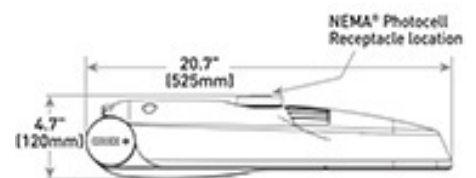

Type 3 Medium (ME)*

*Available with Backlight Shield

POWER: 30 Watt

50 Watt

CCT: 3000k

4000k

FINISH: Grey

©2013 Cree, Inc.