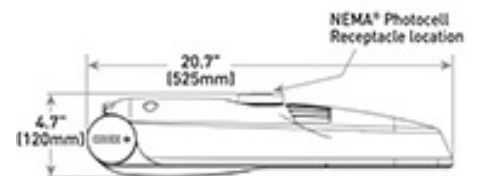

Type 3 Medium (ME)*

*Available with Backlight Shield

POWER: 30 Watt

50 Watt

CCT: 3000k

4000k

FINISH: Grey

©2013 Cree, Inc.